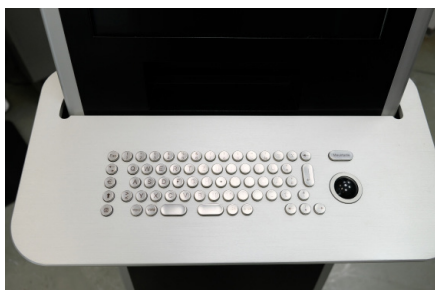

PHEX STAND 55" // ART922205

Interactive Digital Stele in Slim Design

Front view PHEX STAND 55"

Back view PHEX STAND 55"

Back view PHEX STAND 55"

Stand + power supply

Features

- ┌ Year of construction 2017
- ┌ Condition Good
- ┌ Housing Aluminium and sheet steel
- ┌ Colour White
- ┌ Display 55" - 16:9 - 1080x 1920 pixels, Full HD, portrait
- ┌ Profile Not illuminated
- ┌ Equipment WLAN, NUC preparation, protective glass pane, access to PC via security lock
- ┌ Retrofittable* Speaker, suitable NUC (e.g. NUC 5, i3, 4GB) optionally available

⌞	Year of construction	2018
⌞	Condition	Grey devices very good Red device with clear signs of use
⌞	Housing	Aluminium and sheet steel
⌞	Colour	2x light grey, 1x dark grey, 1x red
⌞	Display	21,5", Full HD, with touch, landscape
⌞	Profile	Not illuminated
⌞	Equipment	NUC preparation; protective glass pane, access to PC via security lock
⌞	Upgradeable*	WLAN, suitable NUC (e.g. NUC 5, i3, 4GB) optionally available

HERA 19" // ART140020 // 4 DEVICES

The All-Rounder with Physical Keyboard and Integrated Printer

HERA 19" back view

HERA 19" side view

HERA 19" opened with A4-printer

Keyboard HERA

Print output tray HERA

Features

- ⌵ Year of construction 1x2012, 3x2011
- ⌵ Condition With clear signs of use
- ⌵ Housing Aluminium and sheet steel
- ⌵ Colour Black with silver accents
- ⌵ Display 19", 4:3, 1280 x 1024, no touch
- ⌵ Equipment A4 printer from Kyocera in good, used condition, WLAN, physical keyboard with trackball made of antibacterial stainless steel, connections for operation with own PC
- ⌵ Retrofittable* Speaker, suitable NUC/PC (e.g. NUC 5, i3, 4GB) optionally available